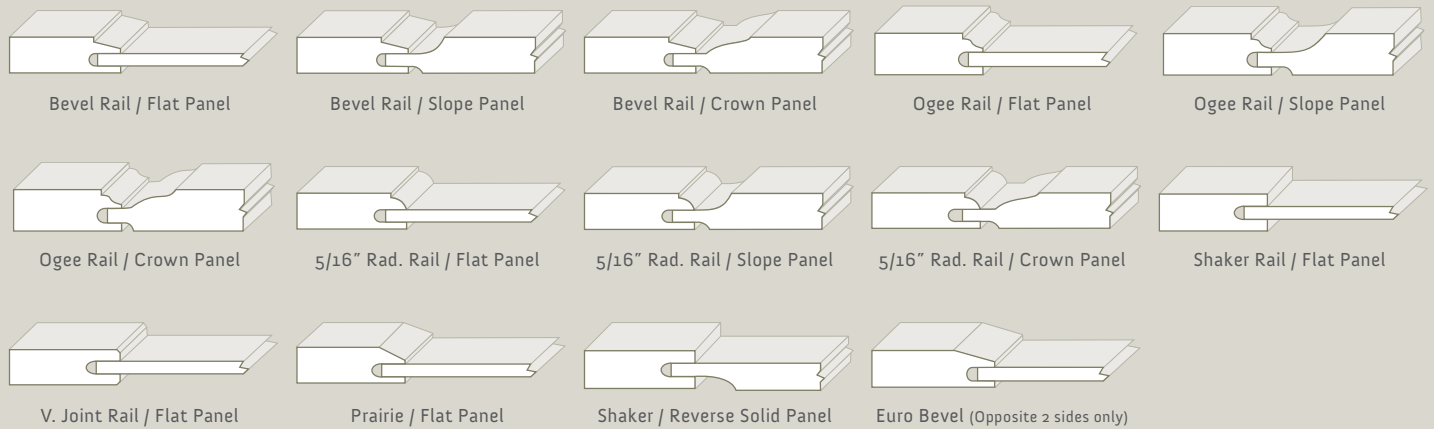

* Other species available upon request. Refer to Finish Coatings page to learn more about available door finishes.

BETTER WITH AGE

Phase II wood doors are ideal for those who appreciate the classic, natural mellowing characteristics of wood. A variety of stains, lacquers and custom finishes are available to protect, highlight, and gracefully mature the visual texture of the doors.

See Reverse For
Colours & Styles

STAIN COLOUR OPTIONS - Stains shown represent the middle of the range. Stain colour and grain will differ on different wood species.

STANDARD FRAME INSIDE PROFILES

MITERED FRAME INSIDE PROFILES