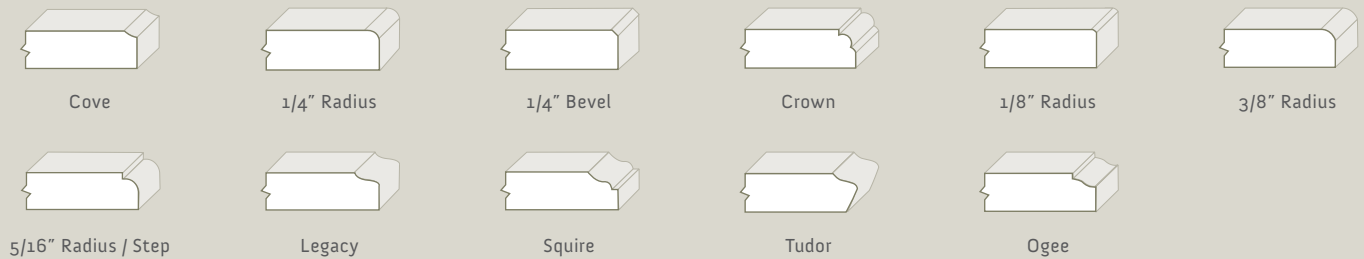

See Reverse For
Colours & Styles

STAIN COLOUR OPTIONS - Stains shown represent the middle of the range. Stain colour and grain will differ on different wood species.

STANDARD FRAME INSIDE PROFILES

MITERED FRAME INSIDE PROFILES

OUTSIDE PROFILES

Note (1): Swatches are approximations and should not be considered accurate material representations.

Please contact Pentco for swatch or door samples.

Note (2): All efforts were made to accurately present available stain and profile selections. Pentco may change or remove selections at its discretion. Contact Pentco to get information on current stain and profile selections.