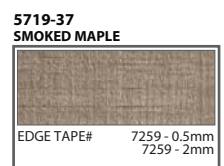

Fully STOCKED LAMINATE, EXACT MATCH EDGE-BANDING

Greenlam laminates are hard wearing, Eco-conscious, economical and anti-bacterial. We carry a wide selection of wood-grains, solids, super matte and gloss, allowing you creative freedom with added peace of mind. Pentco's edge-banding has been carefully designed and matched with the exact structure, grain and finish as their chosen laminate counterpart. Pentco's PUR adhesive, allows for a water resistant and seamless transition between the edge and the panel.

PUR ADVANTAGES

- Permanent water resistant bond
- Seamless transition
- Can be applied to PVC, ABS, Laminate & Veneer
- Adds strength & durability
- Has antibacterial properties
- Great for residential, commercial & institutional use