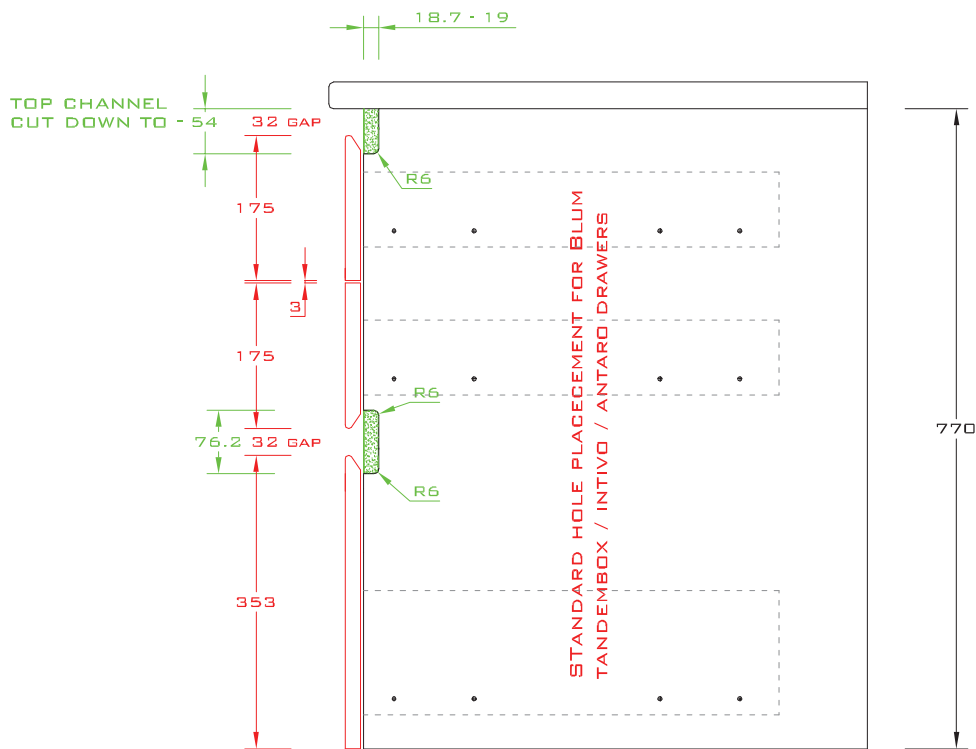

Typical Cabinet Shop Drawings For Pendenza Product

PENDENZA
SINGLE DOOR CONFIGURATION

PENDENZA
2 - DRAWER CONFIGURATION

PENDENZA
3 - DRAWER CONFIGURATION

PENDENZA
ROUTING / DRILLING CONFIGURATION
3 - DRAWER CONFIGURATION