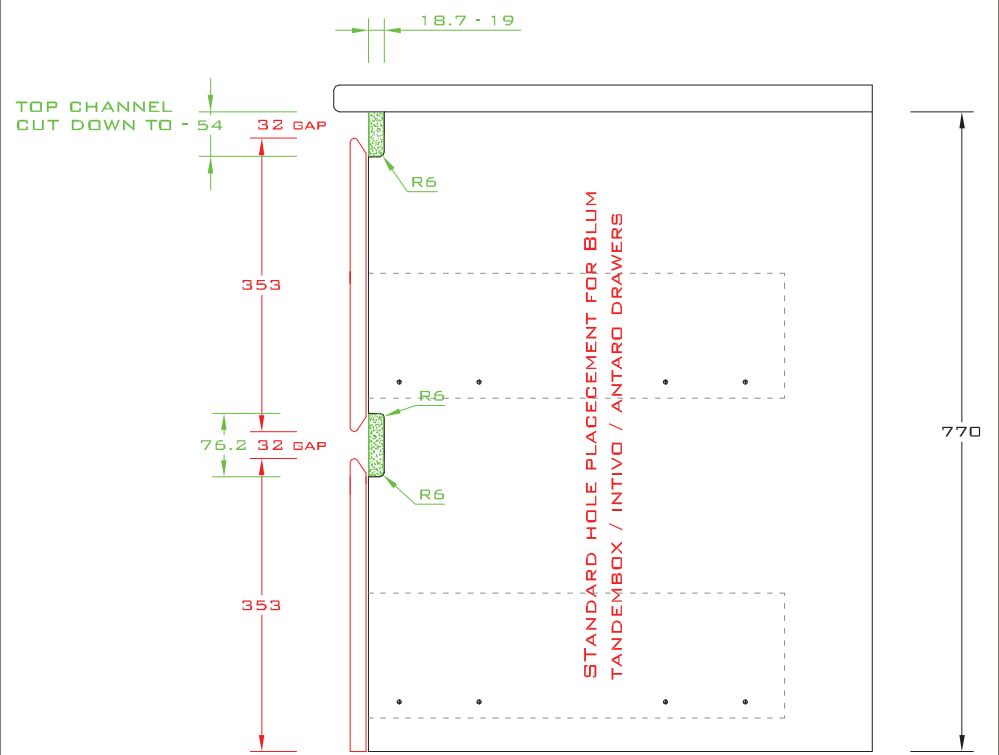

Typical Cabinet Shop Drawings For Pendenza Product

PENDENZA
SINGLE DOOR CONFIGURATION

PENDENZA
2 - DRAWER CONFIGURATION

PENDENZA
3 - DRAWER CONFIGURATION

PENDENZA
ROUTING / DRILLING CONFIGURATION
3 - DRAWER CONFIGURATION