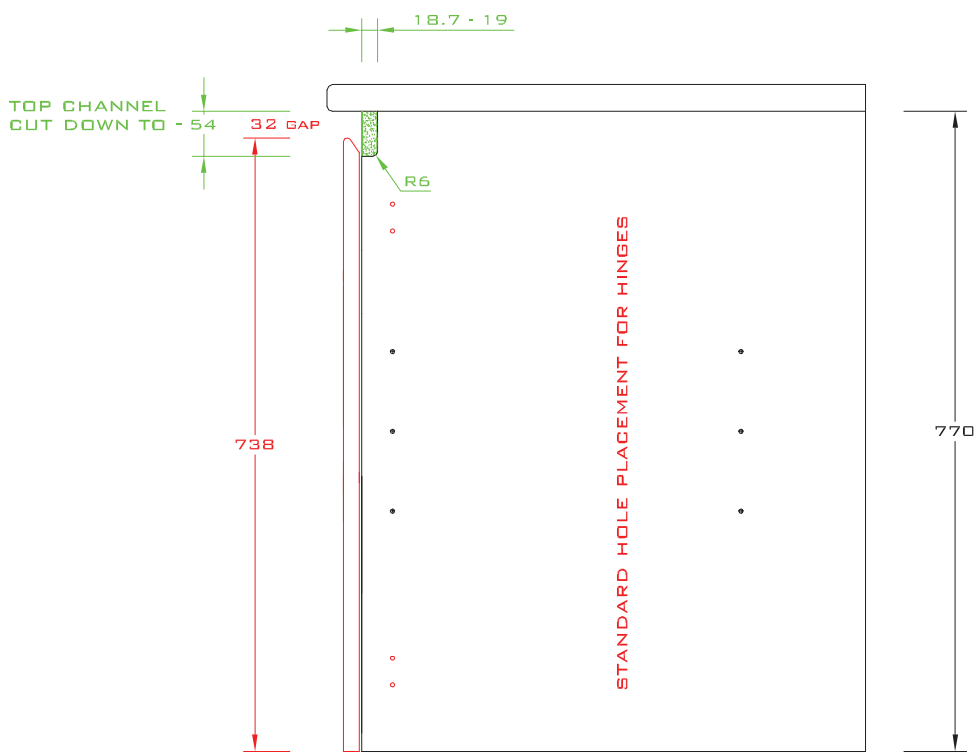

Typical Cabinet Shop Drawings For Pendenza Product

PENDENZA
SINGLE DOOR CONFIGURATION

PENDENZA
2 - DRAWER CONFIGURATION

PENDENZA
3 - DRAWER CONFIGURATION

PENDENZA
ROUTING / DRILLING CONFIGURATION
3 - DRAWER CONFIGURATION