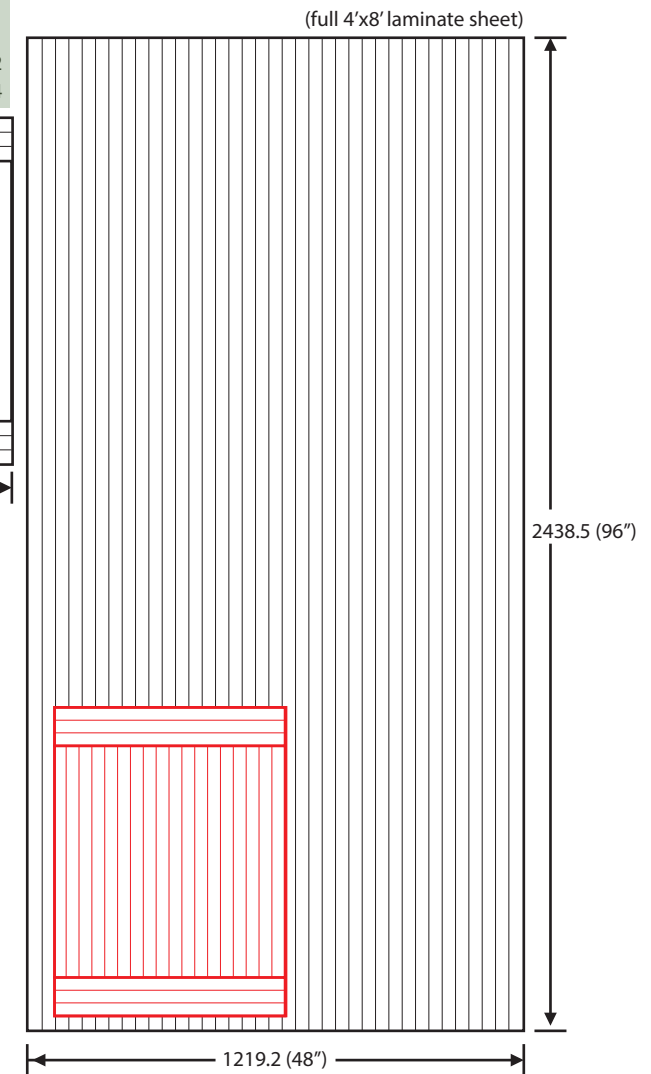

## Visual Guide to Show Door Minimums & Maximums

TERZETTO 3-Piece Door

Min. Width	8 ¼"		209.5
Min. Height	2 ¾"		70
Max. Width	96"		2438.4
Max. Height	48"		1219.2

TERZETTO T/B 3-Piece Door

Min. Width	2 ¾"		70
Min. Height	8 ¼"		209.5
Max. Width	48"		1219.2
Max. Height	96"		2438.4

NOTE: The use of a third hinge (non-sprung) on doors measuring 36" or more in height is required.

NOTE: These diagrams apply in most cases, as the majority of our laminates are vertical grain. If you have any questions, please call customer service 1-800-663-7915.