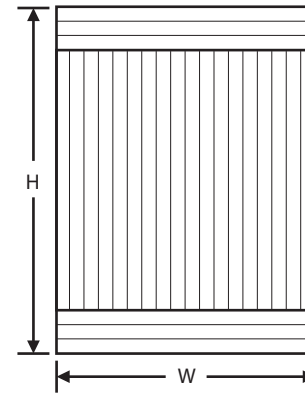

## Visual Guide to Show Door Minimums & Maximums

TERZETTO 3-Piece Door

Min. Width	8 ¼"		209.5
Min. Height	2 ¾"		70
Max. Width	96"		2438.4
Max. Height	48"		1219.2

TERZETTO T/B 3-Piece Door

Min. Width	2 ¾"		70
Min. Height	8 ¼"		209.5
Max. Width	48"		1219.2
Max. Height	96"		2438.4

NOTE: The use of a third hinge (non-sprung) on doors measuring 36" or more in height is required.

NOTE: These diagrams apply in most cases, as the majority of our laminates are vertical grain. If you have any questions, please call customer service 1-800-663-7915.