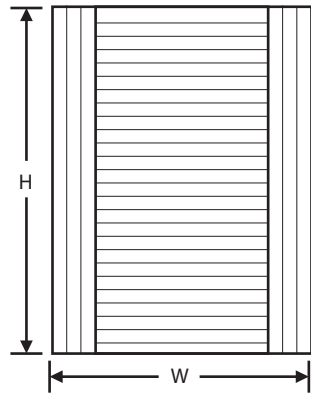

PHASE II

Visual Guide to Show Door Minimums & Maximums

TERZETTO 3-Piece Door

Min. Width	8 ¼"		209.5
Min. Height	2 ¾"		70
Max. Width	101"		2565
Max. Height	48"		1219

TERZETTO T/B 3-Piece Door

Min. Width	2 ¾"		70
Min. Height	8 ¼"		209.5
Max. Width	48"		1219
Max. Height	101"		2565

NOTE: The use of a third hinge (non-sprung) on doors measuring 36" or more in height is required.

NOTE: These diagrams apply in most cases, as the majority of our laminates are vertical grain. If you have any questions, please call customer service.