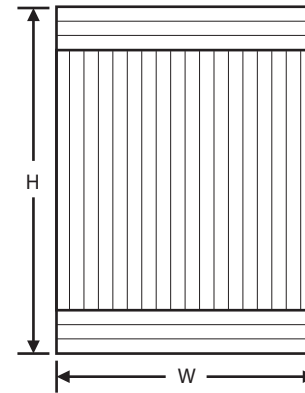

PHASE II

Visual Guide to Show Door Minimums & Maximums

TERZETTO 3-Piece Door

Min. Width	8 ¼"		209.5
Min. Height	2 ¾"		70
Max. Width	101"		2565
Max. Height	48"		1219

TERZETTO T/B 3-Piece Door

Min. Width	2 ¾"		70
Min. Height	8 ¼"		209.5
Max. Width	48"		1219
Max. Height	101"		2565

NOTE: The use of a third hinge (non-sprung) on doors measuring 36" or more in height is required.

NOTE: These diagrams apply in most cases, as the majority of our laminates are vertical grain. If you have any questions, please call customer service.