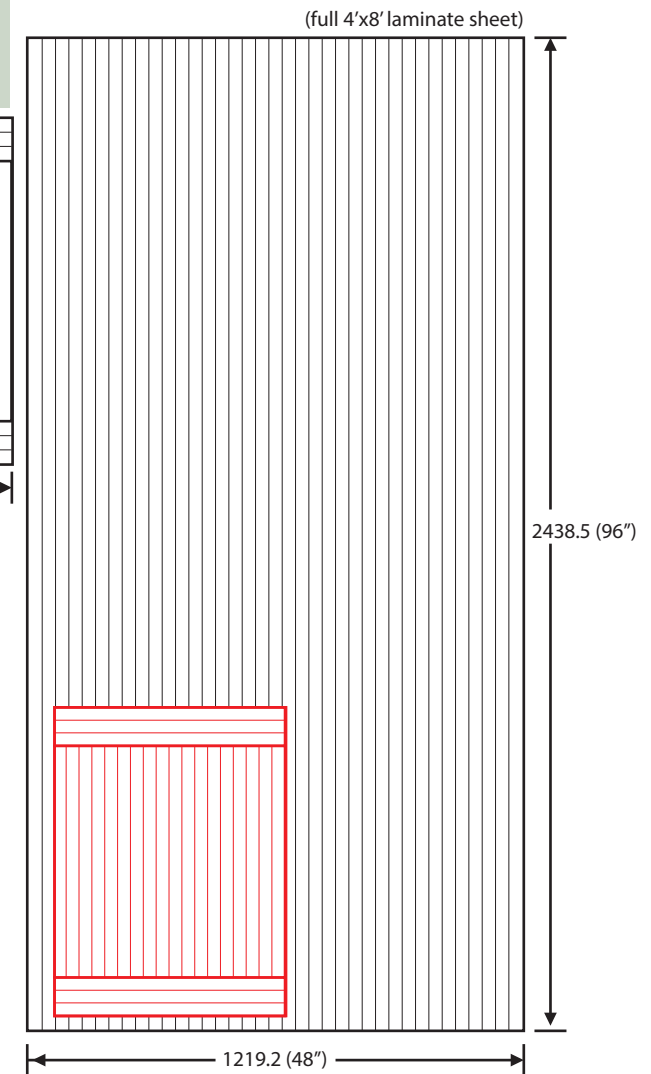

PHASE II

Visual Guide to Show Door Minimums & Maximums

TERZETTO 3-Piece Door

Min. Width	8 ¼"		209.5
Min. Height	2 ¾"		70
Max. Width	101"		2565
Max. Height	48"		1219

TERZETTO T/B 3-Piece Door

Min. Width	2 ¾"		70
Min. Height	8 ¼"		209.5
Max. Width	48"		1219
Max. Height	101"		2565

NOTE: The use of a third hinge (non-sprung) on doors measuring 36" or more in height is required.

NOTE: These diagrams apply in most cases, as the majority of our laminates are vertical grain. If you have any questions, please call customer service.