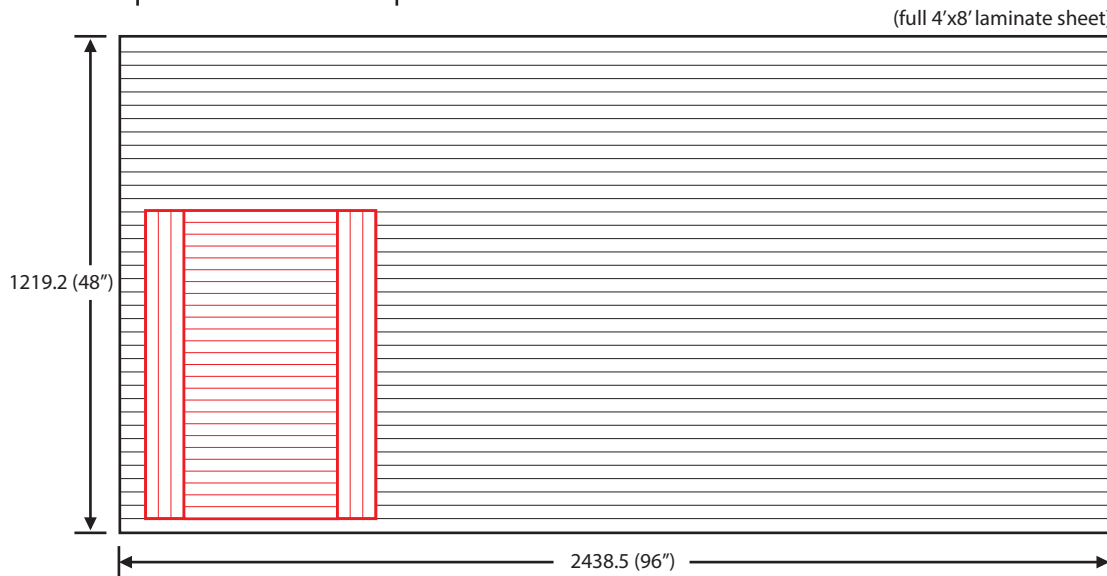

PHASE II

Visual Guide to Show Door Minimums & Maximums

TERZETTO 3-Piece Door

Min. Width	8 ¼"		209.5
Min. Height	2 ¾"		70
Max. Width	101"		2565
Max. Height	48"		1219

TERZETTO T/B 3-Piece Door

Min. Width	2 ¾"		70
Min. Height	8 ¼"		209.5
Max. Width	48"		1219
Max. Height	101"		2565

NOTE: The use of a third hinge (non-sprung) on doors measuring 36" or more in height is required.

NOTE: These diagrams apply in most cases, as the majority of our laminates are vertical grain. If you have any questions, please call customer service.